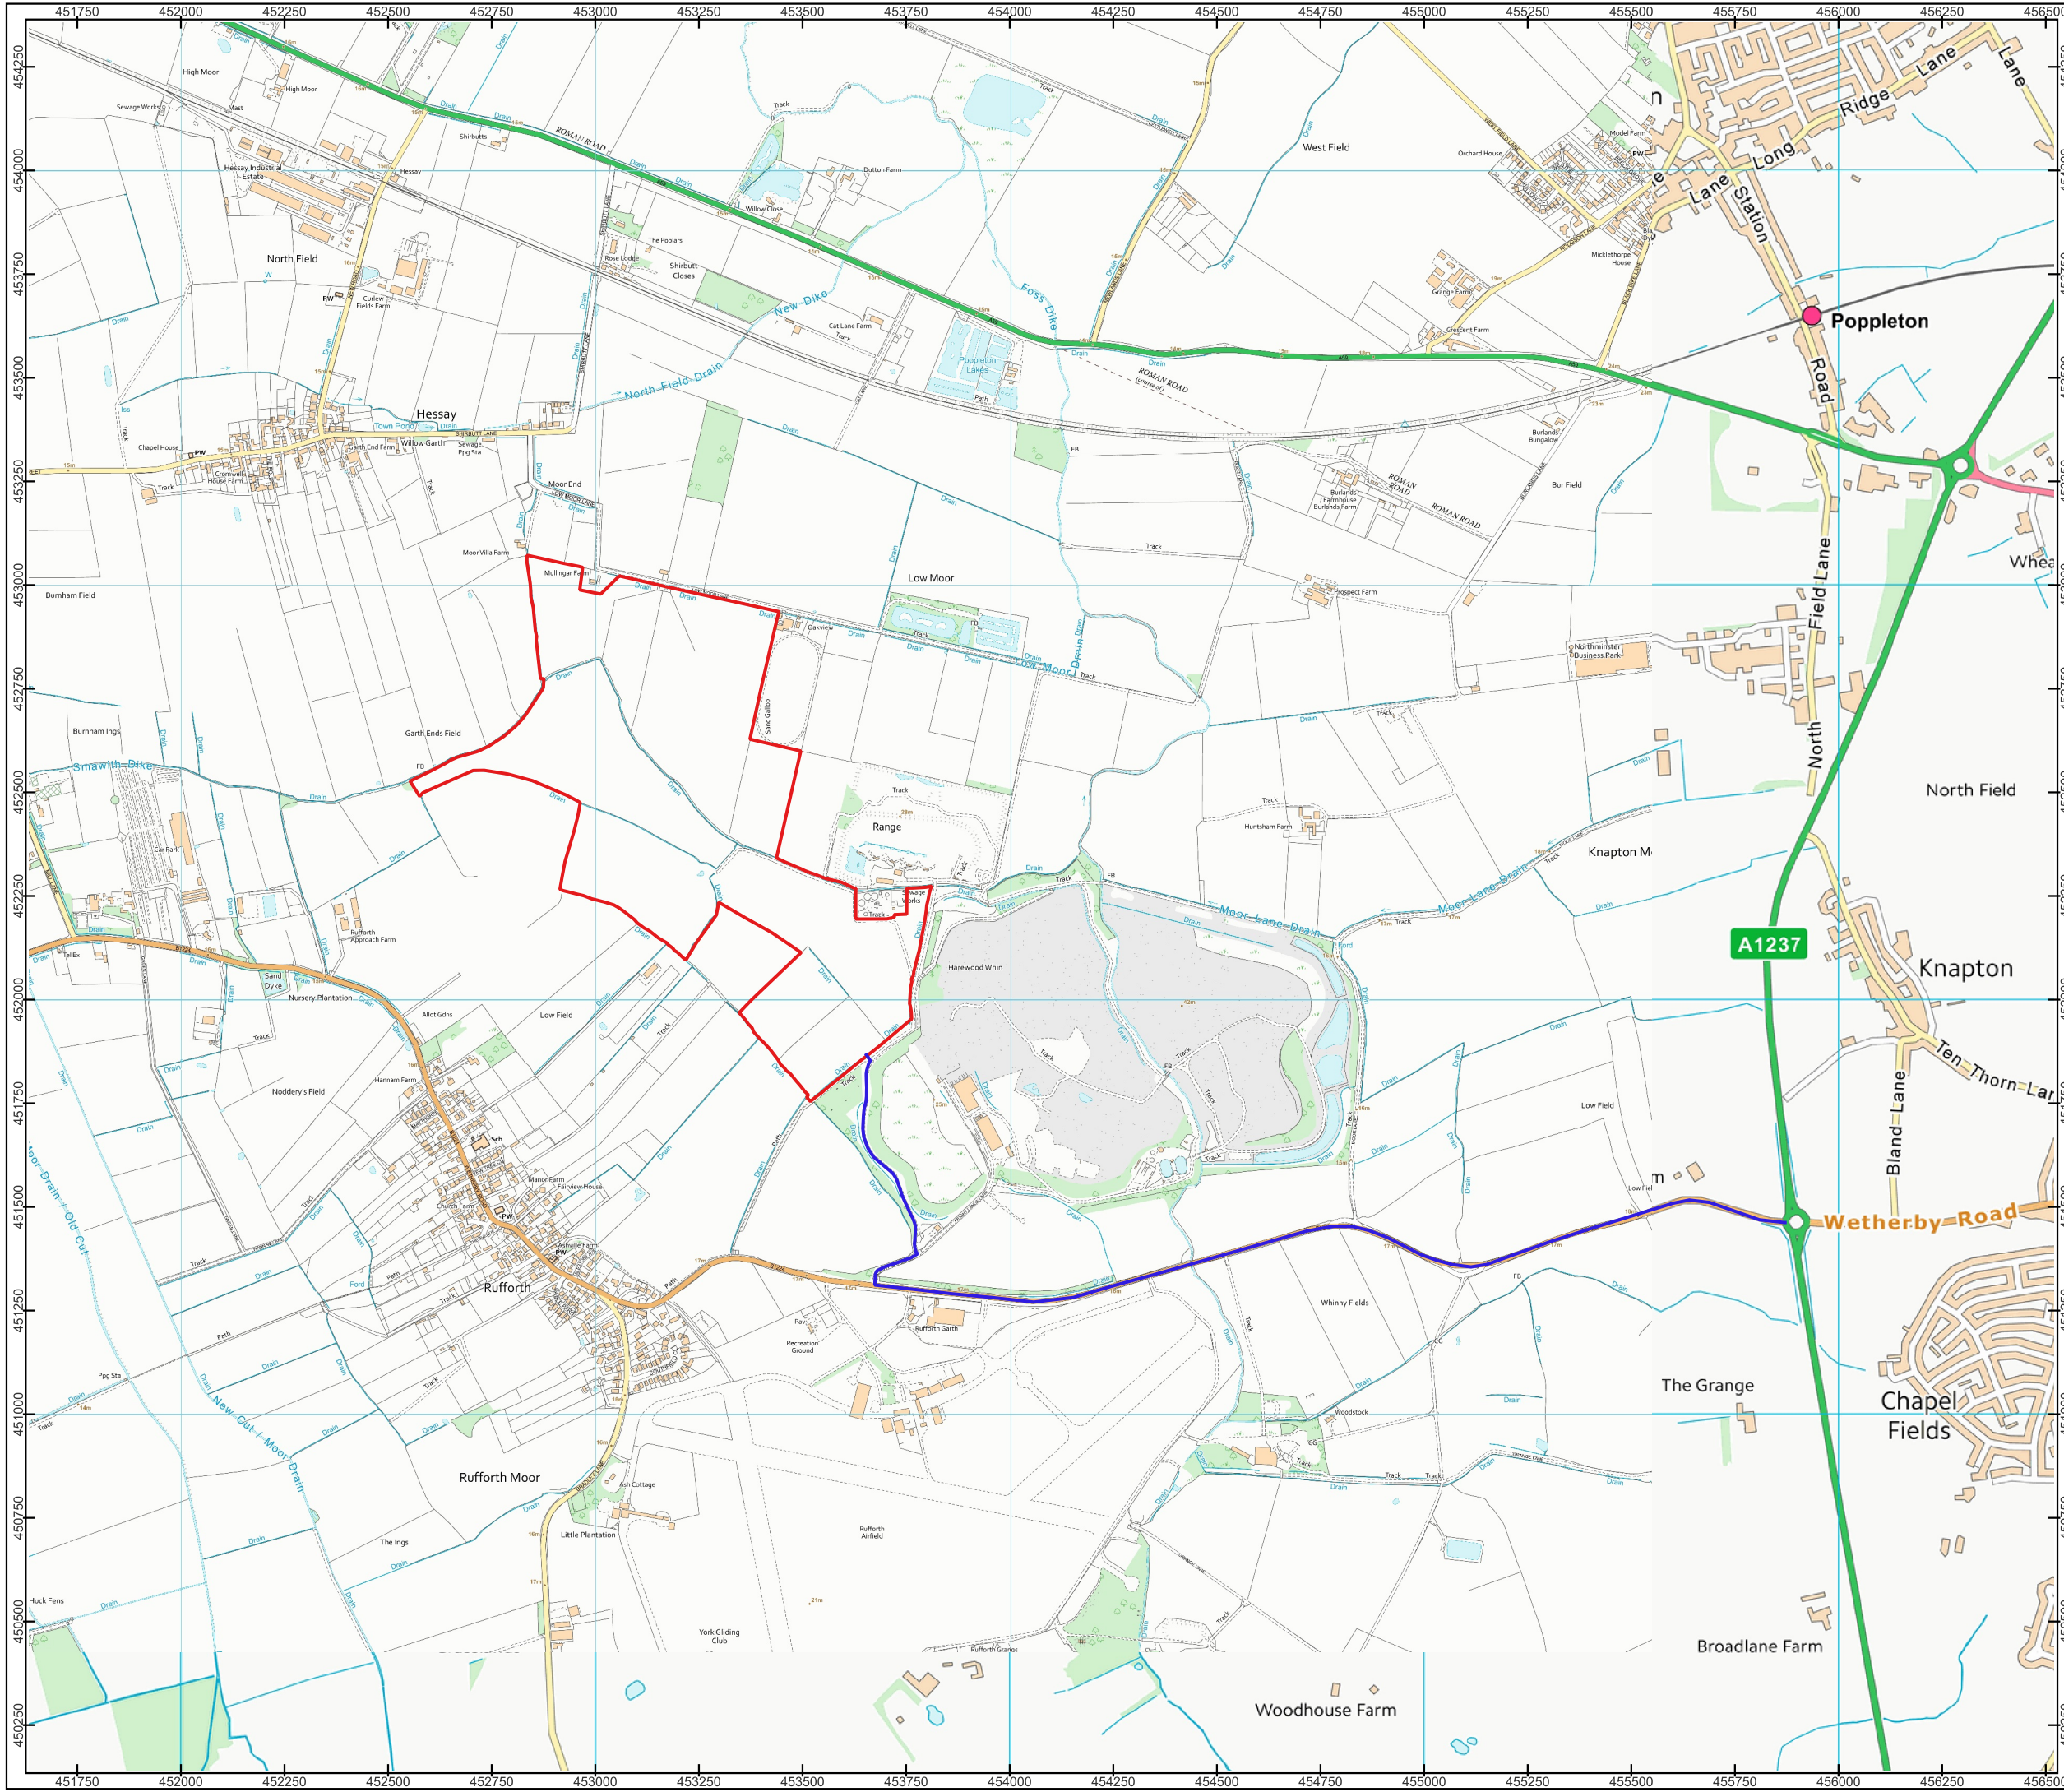

Hessay Solar Farm

Legend

- Site Boundary
- Access Route

Access Route

Drawn by: LT Reviewed by: LT Approved by: NF

Date: 28/02/2023
Reference: 105-017A-230228

Scale @ A3: 1:15,000

solar2

Contains Ordnance Survey data © Crown copyright and database right 2022